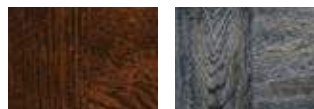

FEATURES

- The finished steel surface simulates a real stained door without the hassles of staining and the ongoing maintenance of wood.
- For Gallery® Steel, Bridgeport™ Steel and Classic™ Steel doors, the woodgrain pattern runs horizontal along the rails and vertical along the stiles and panels for an authentic, natural look, while on the Canyon Ridge® and Modern Steel™ doors, the woodgrain runs uni-directional for an authentic, architecturally accurate look.
- Available in Walnut, Dark, Cherry, Medium and Slate Finishes that complement entry doors, shutters and other exterior stained wood products.
- The exterior surface texture complements the woodgrain pattern being used. For Gallery® Steel 3-Layer, Bridgeport™ Steel 3-Layer and Classic™ Steel Premium doors, a stucco texture accentuates the bi-directional pattern.
- For Gallery® Steel 1 & 2-Layer, Bridgeport™ Steel 1 & 2-Layer, Canyon Ridge® and Modern Steel™ doors, a woodgrain surface texture helps to make the door appear more true to life.
- Modern Steel™ Ultra-Grain® Plank finishes are offered on select Modern Steel™ 3-Layer flush doors. The horizontal planks bring a reclaimed wood look appearance.
- Available for select WINDCODE® applications.

Window frames, grilles and inserts are color matched to coordinate with each finish. All window options are available.

FINISHES

CANYON RIDGE® CARRIAGE HOUSE 4-LAYER AND CANYON RIDGE® LOUVER* ULTRA-GRAIN® CYPRESS FINISHES

Walnut Finish Medium Finish Slate Finish

GALLERY® STEEL 3-LAYER AND BRIDGEPORT™ STEEL 3-LAYER ULTRA-GRAIN® OAK FINISHES

Walnut Finish Dark Finish Medium Finish Slate Finish

GALLERY® STEEL 1 & 2-LAYER AND BRIDGEPORT™ STEEL 1 & 2-LAYER ULTRA-GRAIN® OAK FINISHES*