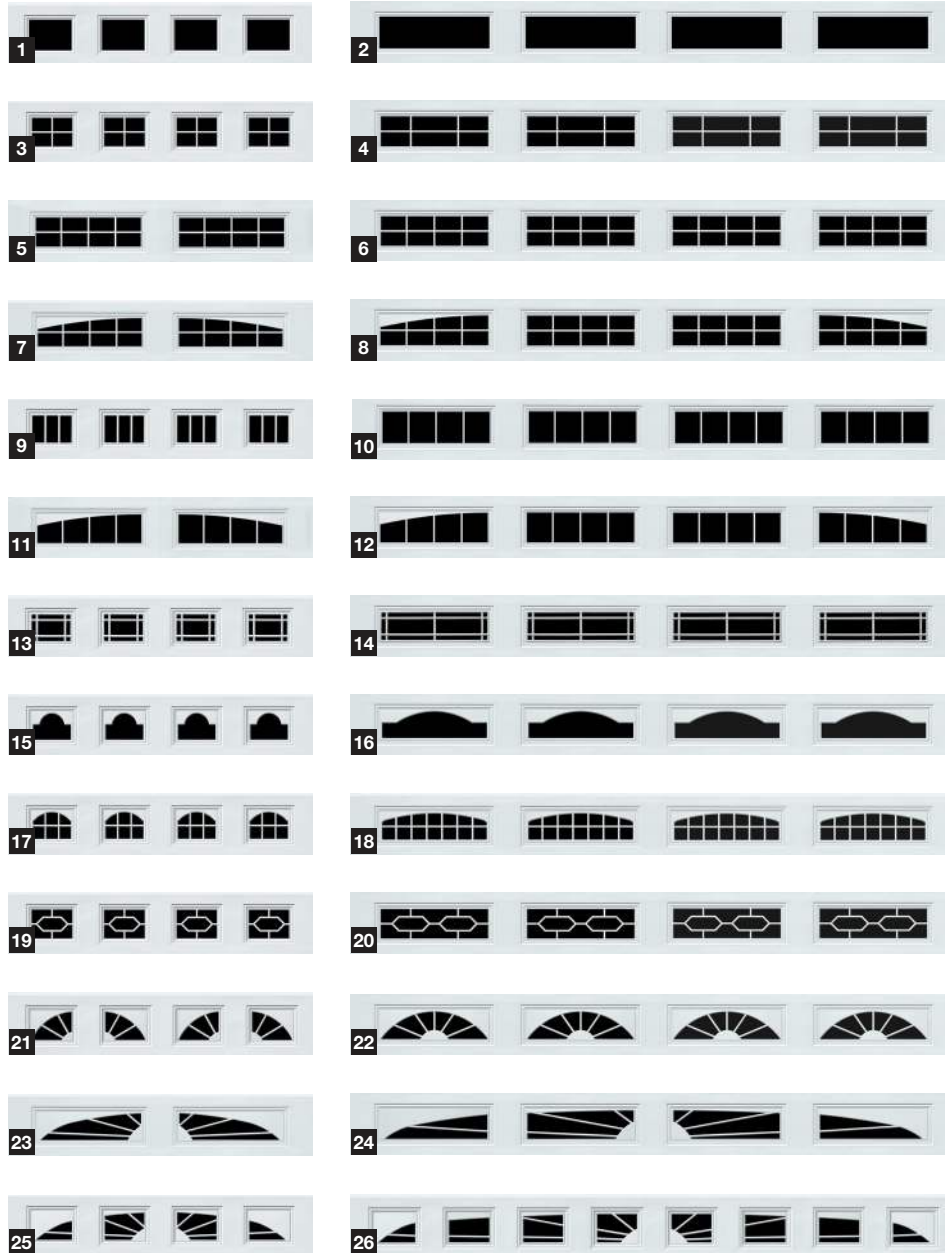

Window Design Options

- 1 Standard Short
- 2 Standard Long
- 3 Cross Short
- 4 Cross 6 Long
- 5 Cross 8 Long (2 panels)
- 6 Cross 8 Long (4 panels)
- 7 Cross Arch
- 8 Cross 8 Long & Arch
- 9 Stockbridge Short
- 10 Stockbridge Long
- 11 Stockbridge Arch
- 12 Stockbridge Long & Arch
- 13 Prairie Short
- 14 Prairie Long
- 15 Cathedral Short
- 16 Cathedral Long
- 17 Cascade Short
- 18 Cascade Long
- 19 Diamond Short
- 20 Diamond Long
- 21 Sherwood Short
- 22 Sherwood Long
- 23 Sunrise Ranch (2 panels)
- 24 Sunrise Ranch (4 panels)
- 25 Sunrise Traditional (4 panels)
- 26 Sunrise Traditional (8 panels)