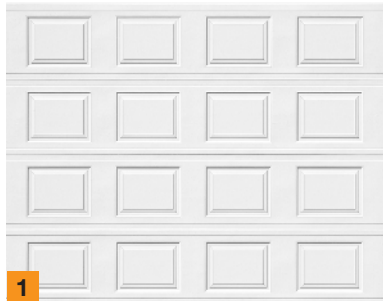

Panel Design Options

CHOOSE YOUR PANEL DESIGN.

Panels come in six different styles allowing you to choose the perfect match for the design of your home.

- 1 Short Raised (Traditional)
- 2 Long Raised (Ranch)
- 3 Country
- 4 Cottage
- 5 Shaker
- 6 Flush