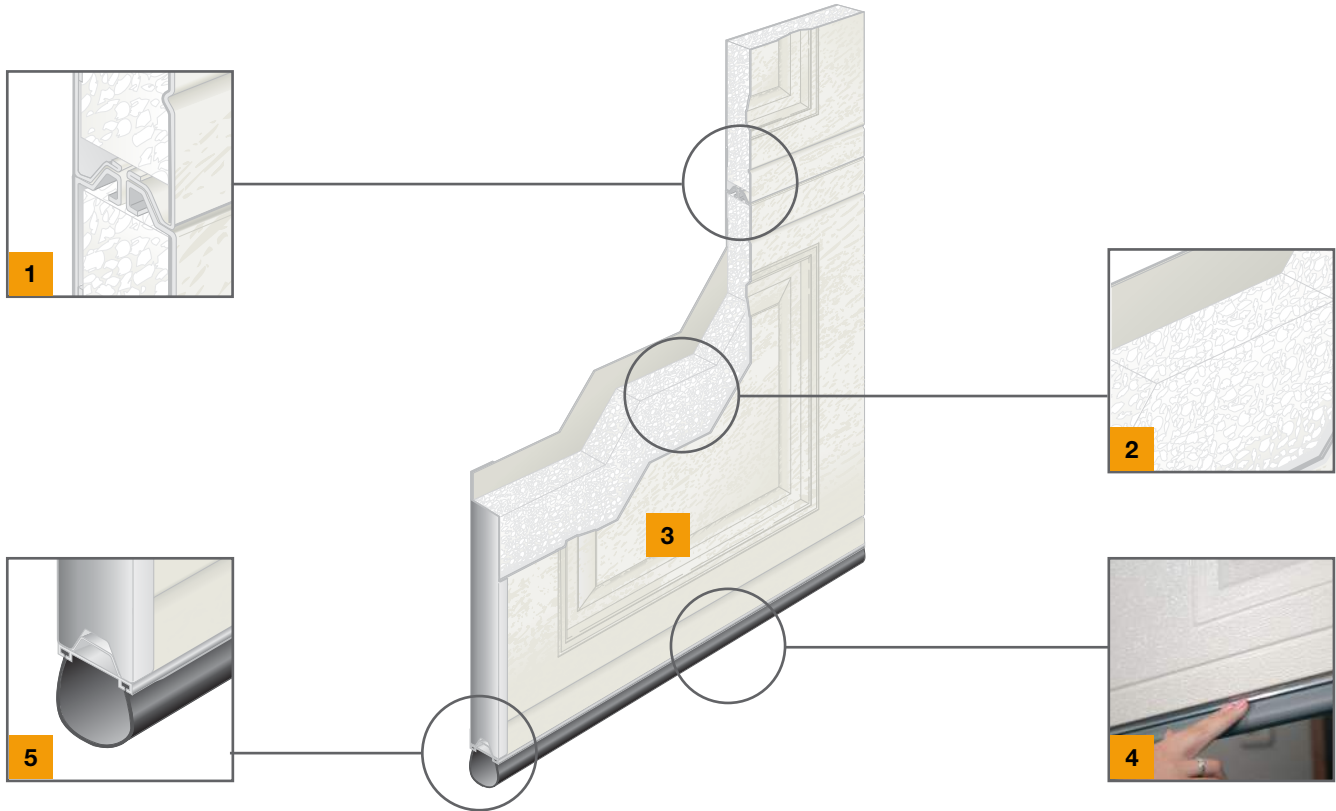

Therma Tech 3400

Panel Features

The Industry Leader in Innovative Door Safety, Durability, and Efficiency

Tongue & Groove Section Joints **1**

Precisely designed thermally broken section joints reduce air infiltration and create weather tight seal.

Sandwich Construction **2**

3-layer steel front and back construction with insulating polystyrene core increases energy savings.

Panel Embossment **3**

Easy to clean woodgrain texture, galvanized and finish painted steel provide years of trouble-free performance and beauty.

Aluminum Retainer **4**

Hörmann minimizes floor corrosion by utilizing an aluminum bottom seal retainer that never rusts and is more durable than brittle plastic retainers.

Bottom Weather Seal **5**

Keeps out wind, rain, debris and other elements for added energy savings.